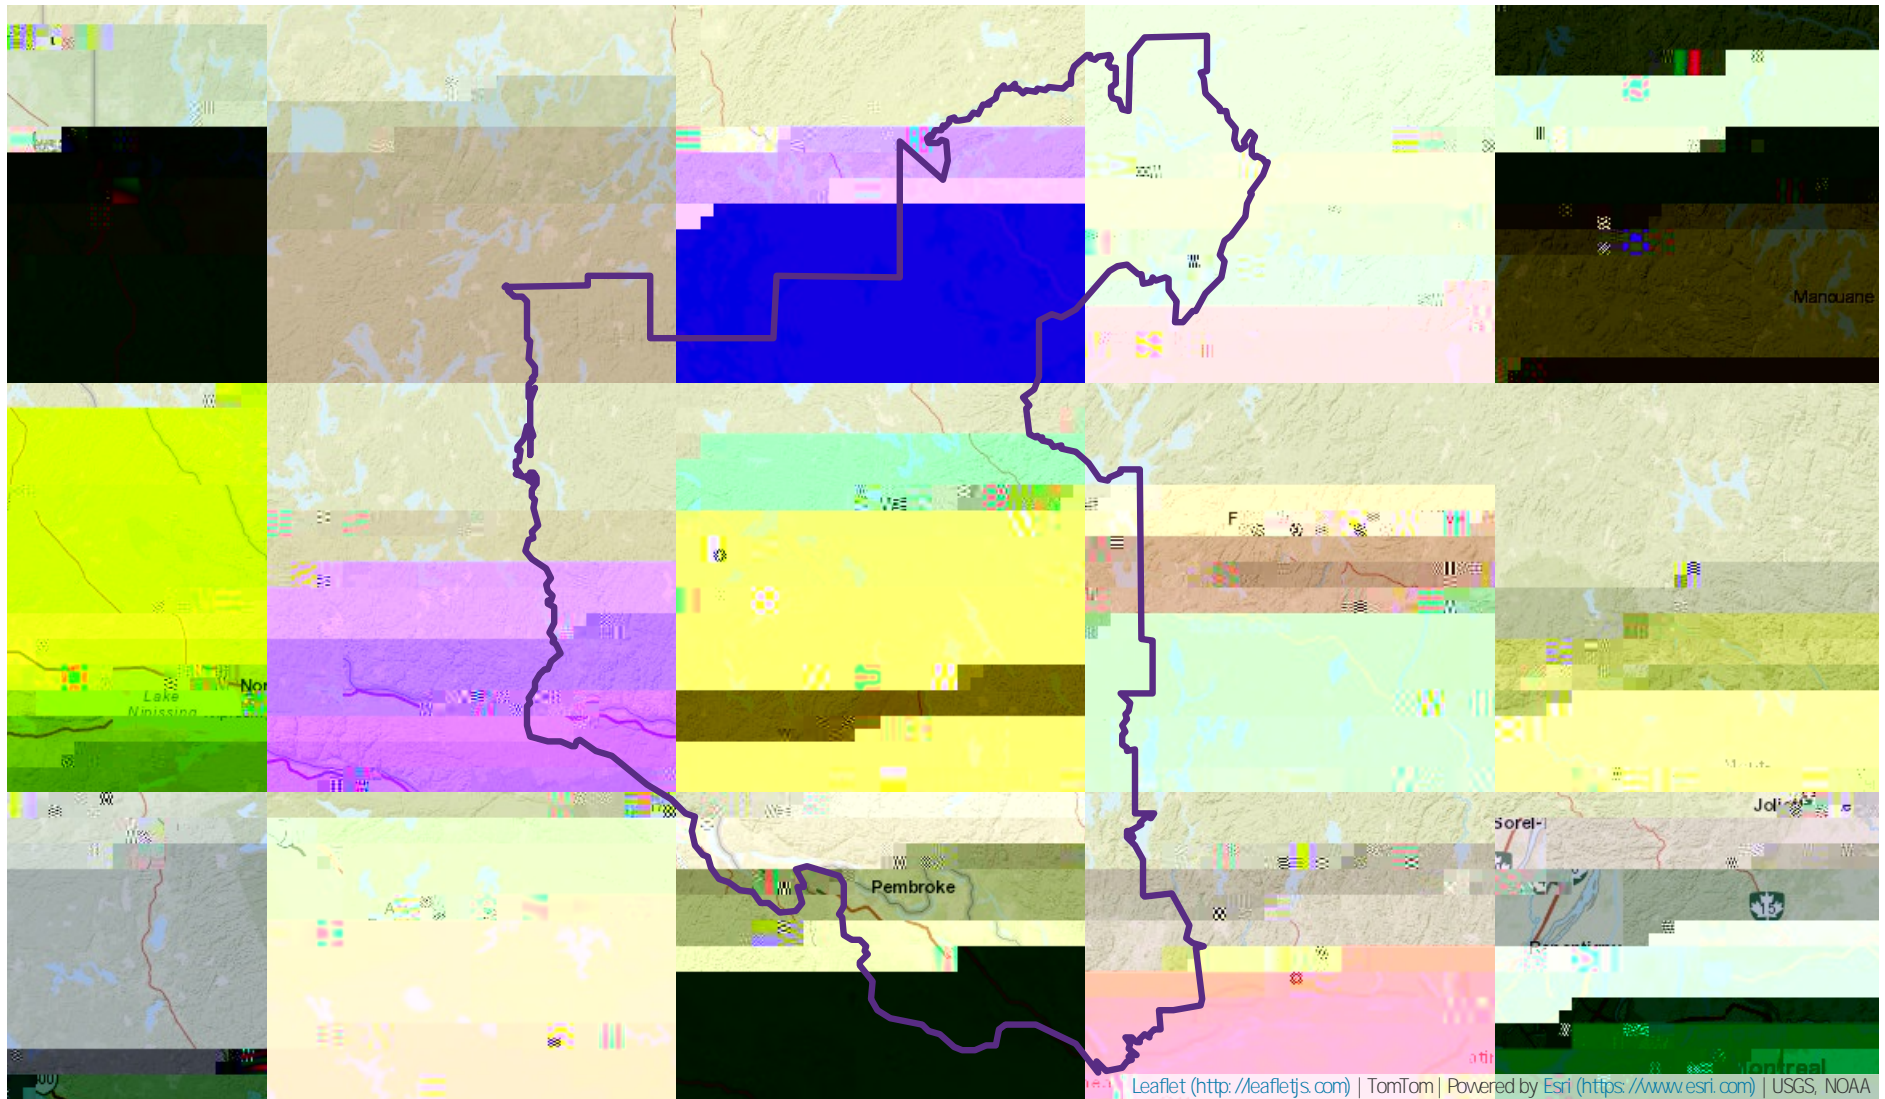

Demographics | Riding Map

Riding: Pontiac, QC

Population: 123,928 | Households: 49,463

COVID-19 Vulnerability Indexes